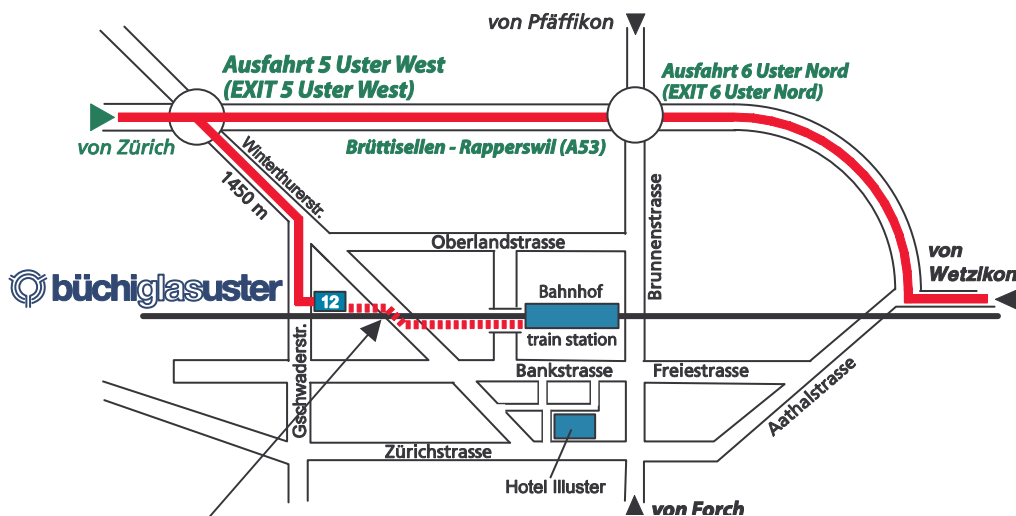

Büchi AG
Gschwaderstrasse 12
8610 Uster

Tel. +41 (0) 44 / 905 51 11
Fax +41 (0) 44 / 905 51 22
buchi@buchiglas.ch
www.buchiglas.ch

How to find us

By car

- Büchi AG is located in Uster, approx. 20 km from Zurich. From Zurich, take the highway in direction St.Gallen.
- After about 2 km, at the Brüttiseller cross, take the next highway in direction Uster, Rapperswil.
- Leave this highway at the exit Ausfahrt Uster West in direction Uster.

- After 1450 m on the Winterthurer Strasse turn right into the Gschwaderstrasse, where you will find our company after about 200 meters on your left.

By train and walking:

From Zurich, take the train S5 to Uster (approx. 15 minutes).
Our facilities are about 10 minutes walking distance from the train station.