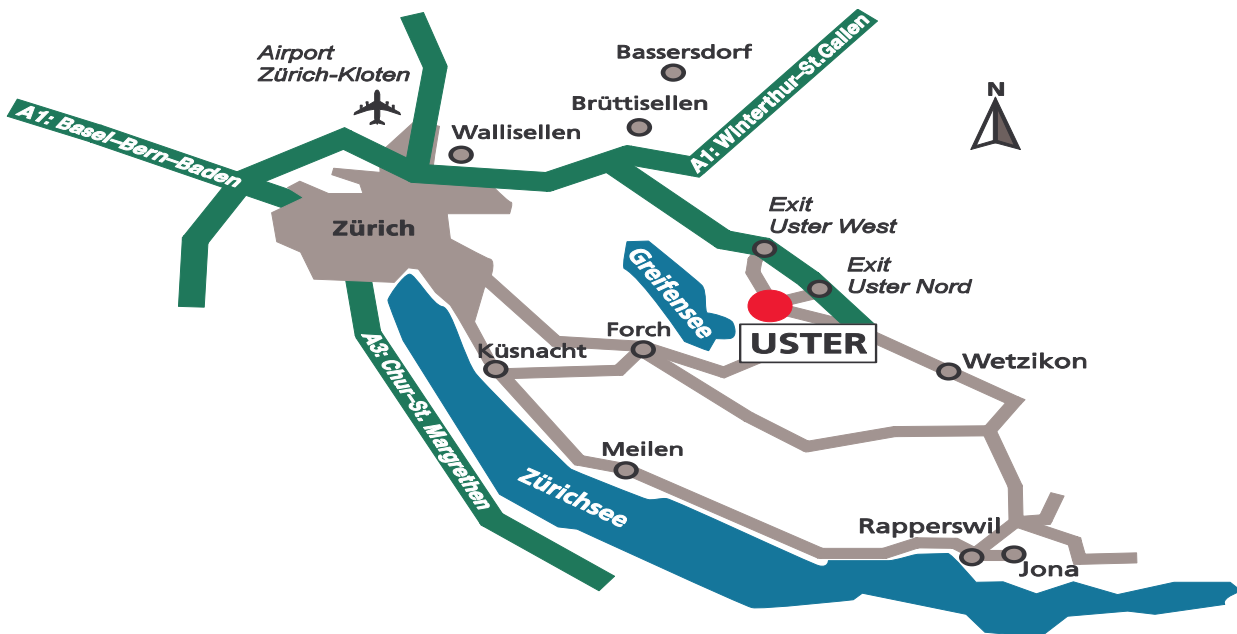

Büchi AG
Gschwaderstrasse 12
8610 Uster

Tel. +41 (0) 44 / 905 51 11
Fax +41 (0) 44 / 905 51 22
buchi@buchiglas.ch
www.buchiglas.ch

How to find us

By car

- Büchi AG is located in Uster, approx. 20 km from Zurich. From Zurich, take the highway in direction St.Gallen.
- After about 2 km, at the Brüttiseller cross, take the next highway in direction Uster, Rapperswil.
- Leave this highway at the exit Ausfahrt Uster West in direction Uster.

- After 1450 m on the Winterthurer Strasse turn right into the Gschwaderstrasse, where you will find our company after about 200 meters on your left.

By train and walking:

From Zurich, take the train S5 to Uster (approx. 15 minutes).
Our facilities are about 10 minutes walking distance from the train station.